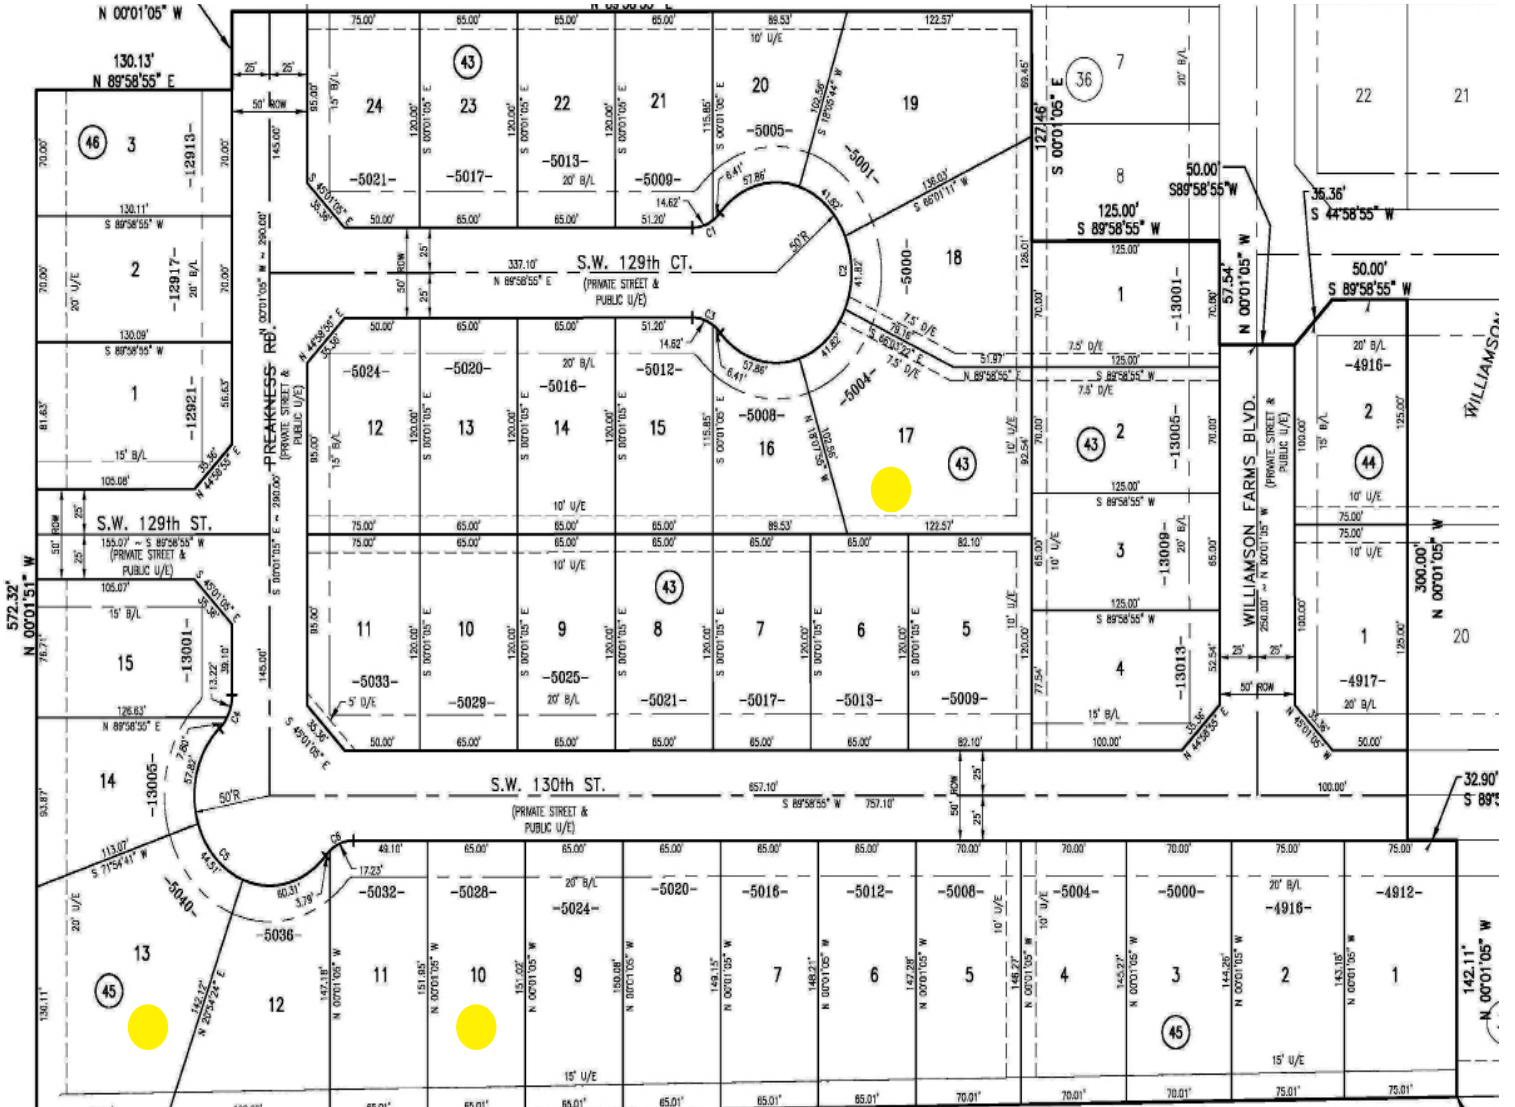

**AVAILABLE LOTS - SEE YELLOW DOTS**

**Williamsons Farms Offers:  
The Largest Lots in SOKC.  
Homes From 1930 SF  
Swimming Pool & Lake Area  
Community Center  
Gated Community  
Great Location With Easy Access  
to I-44, I-40 ,  
Next To South lakes Park  
Moore Schools, and More!**

**LOT SIZE MIN HOME/SQ FT**

STANDARD 1930 SF+  
LARGE 2300 SF+  
Please Ask For Specific Lot Info.

Why Select Elite Quality Homes as your builder?  
40 Years Building Experience  
Satisfied Buyers  
Green Packae Energy Efficiency  
Custom Building  
Affordable & Honest  
Latest Open Concept Homes  
Designer Advice  
Customer Service Second To None!  
Come see us...  
Because Quality Matters!

**AVAILABLE LOTS - SEE YELLOW DOTS**

LOT PRICES VARY  
PLEASE ASK US TO PRICE THE  
FLOORPLAN YOUR FAMILY LIKES  
ON THE LOT YOU LIKE!

**Williamsons Farms Offers:**  
The Largest Lots in SOKC.  
Homes From 1930 SF  
Swimming Pool & Lake Area  
Community Center  
Gated Community  
Great Location With Easy Access  
to I-44, I-40 ,  
Next To South lakes Park  
Moore Schools, and More!