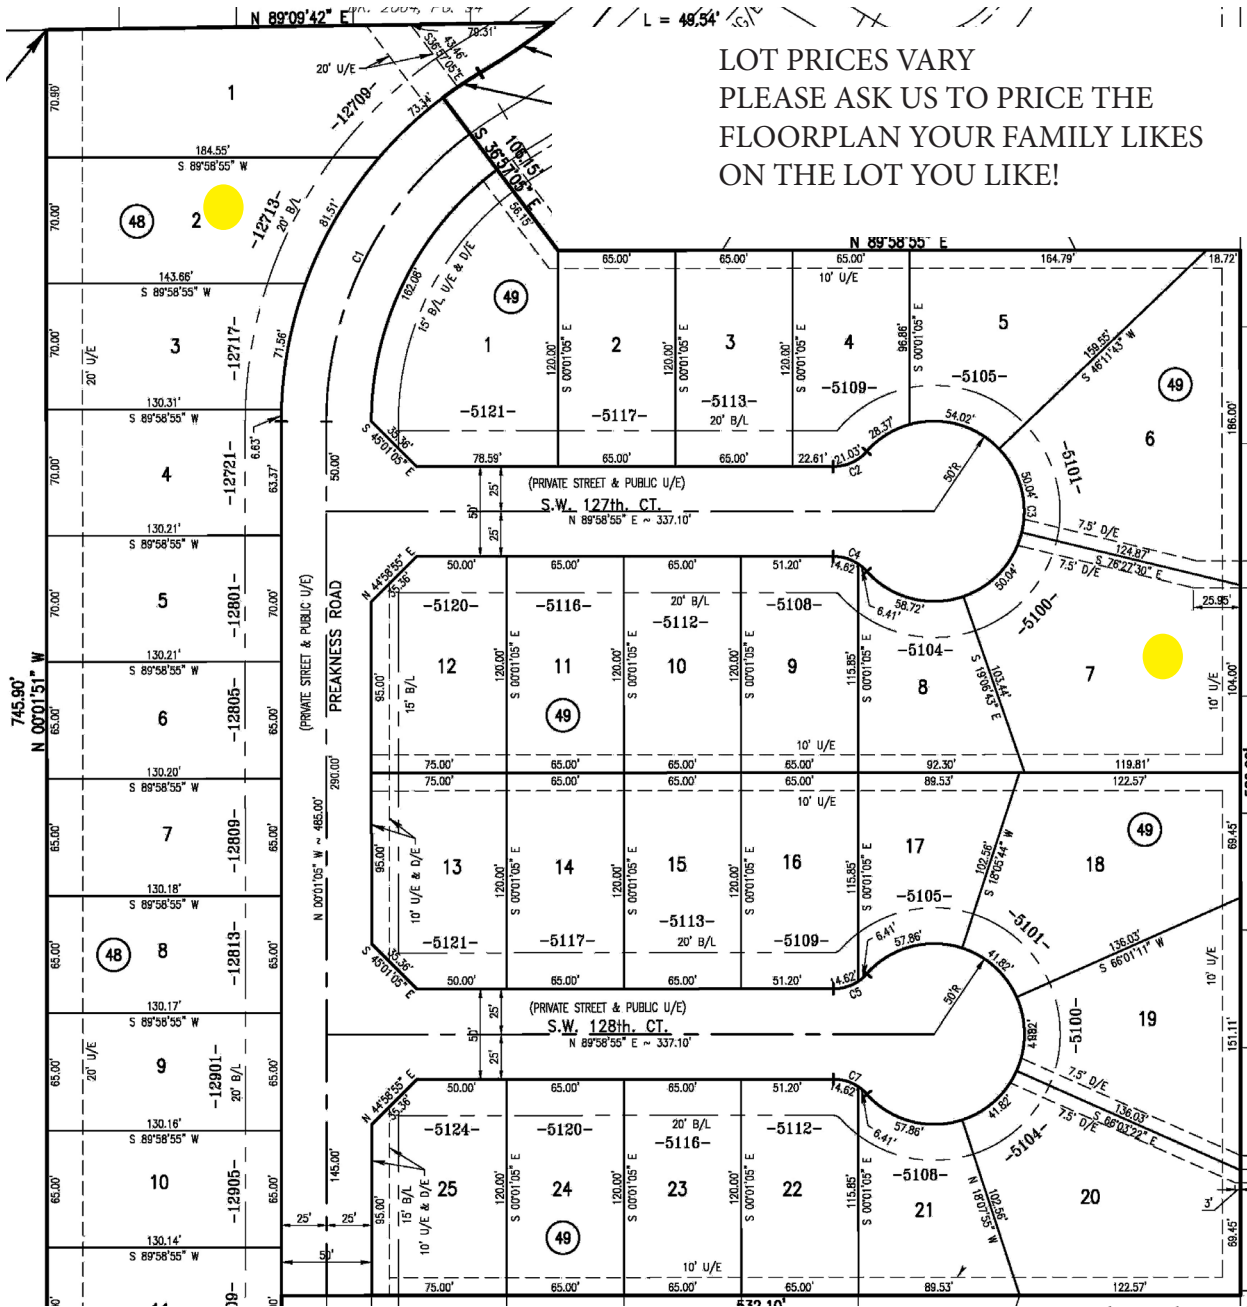

**AVAILABLE LOTS - SEE YELLOW DOTS**

**Williamsons Farms Offers:  
The Largest Lots in SOKC.  
Homes From 1930 SF  
Swimming Pool & Lake Area  
Community Center  
Gated Community  
Great Location With Easy Access  
to I-44, I-40 ,  
Next To South lakes Park  
Moore Schools, and More!**

**LOT SIZE MIN HOME/SQ FT**

STANDARD 1930 SF+  
LARGE 2300 SF+  
Please Ask For Specific Lot Info.

Why Select Elite Quality Homes as your builder?  
40 Years Building Experience  
Satisfied Buyers  
Green Packae Energy Efficiency  
Custom Building  
Affordable & Honest  
Latest Open Concept Homes  
Designer Advice  
Customer Service Second To None!  
Come see us...  
Because Quality Matters!

**AVAILABLE LOTS - SEE YELLOW DOTS**

LOT PRICES VARY  
PLEASE ASK US TO PRICE THE  
FLOORPLAN YOUR FAMILY LIKES  
ON THE LOT YOU LIKE!

**Williamsons Farms Offers:**  
The Largest Lots in SOKC.  
Homes From 1930 SF  
Swimming Pool & Lake Area  
Community Center  
Gated Community  
Great Location With Easy Access  
to I-44, I-40 ,  
Next To South lakes Park  
Moore Schools, and More!

**LOT SIZE    MIN HOME/SQ FT**  
STANDARD    1930 SF+  
LARGE        2300 SF+  
Please Ask For Specific Lot Info.

Why Select Elite Quality Homes  
as your builder?  
40 Years Building Experience  
Satisfied Buyers  
Green Package Energy Efficiency  
Custom Building  
Affordable & Honest  
Latest Open Concept Homes  
Designer Advice  
Customer Service Second To  
None, And More!